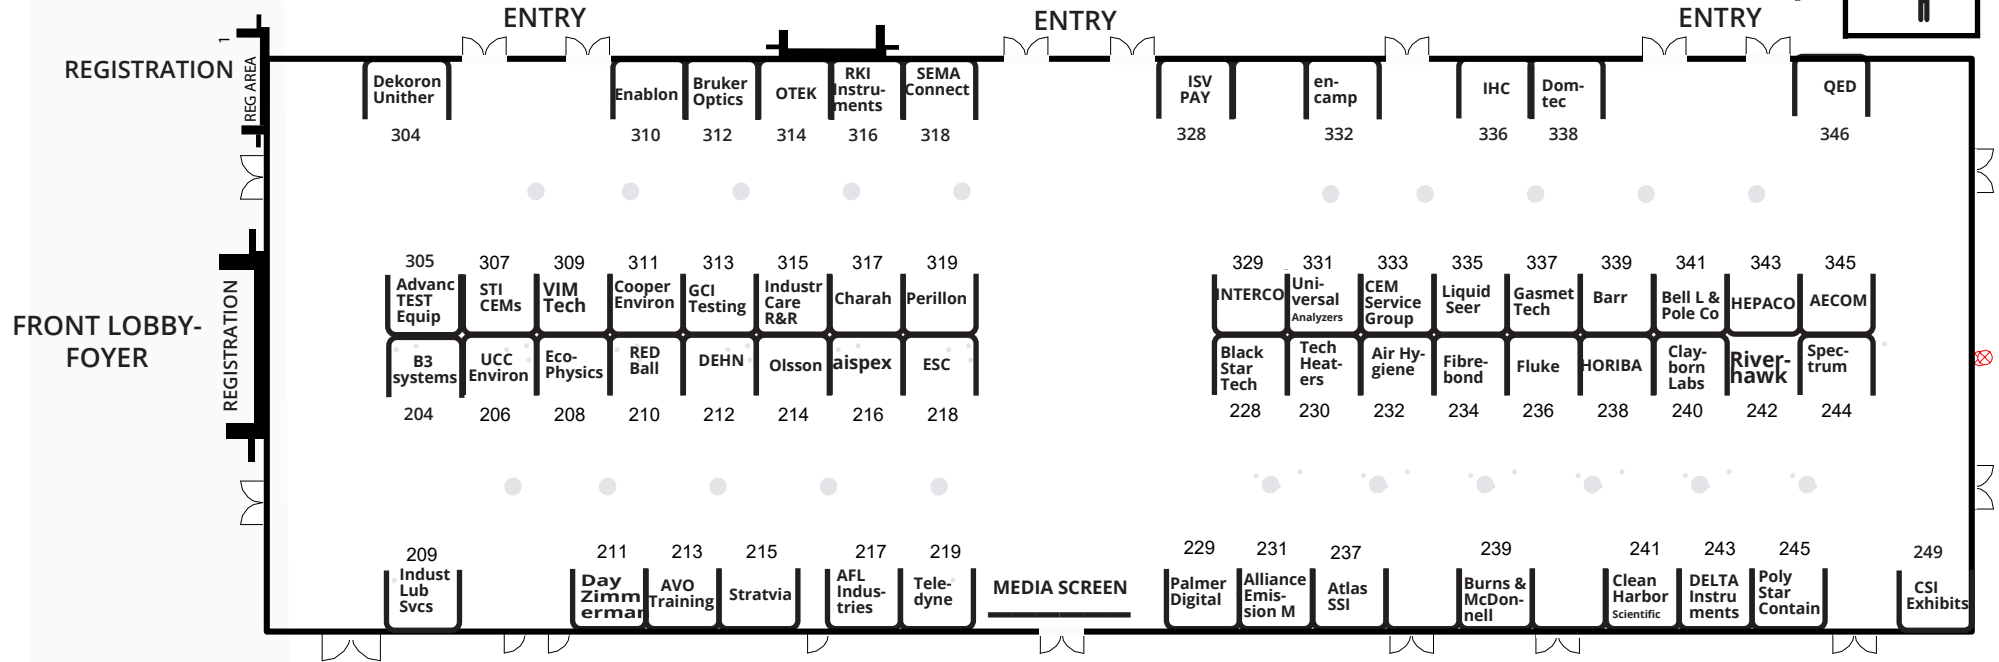

EUEC 2022 EXHIBIT FLOOR PLAN

WESTIN LA PALOMA ARIZONA BALLROOM

ARIZONA FOYER

305 Advanced Test Equip
 345 AECOM, Inc.
 232 Air Hygiene
 216 Aispex
 217 AFL RGF Industries
 237 Atlas SSI
 231 Alliance EM
 213 AVO Training
 204 B3 Systems
 339 Barr Engineering
 341 Bell Lumber & Pole
 228 BlackStarTech
 312 Bruker Optics
 239 Burns & McDonnell